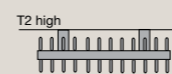

TULIPA
HORIZONTAL